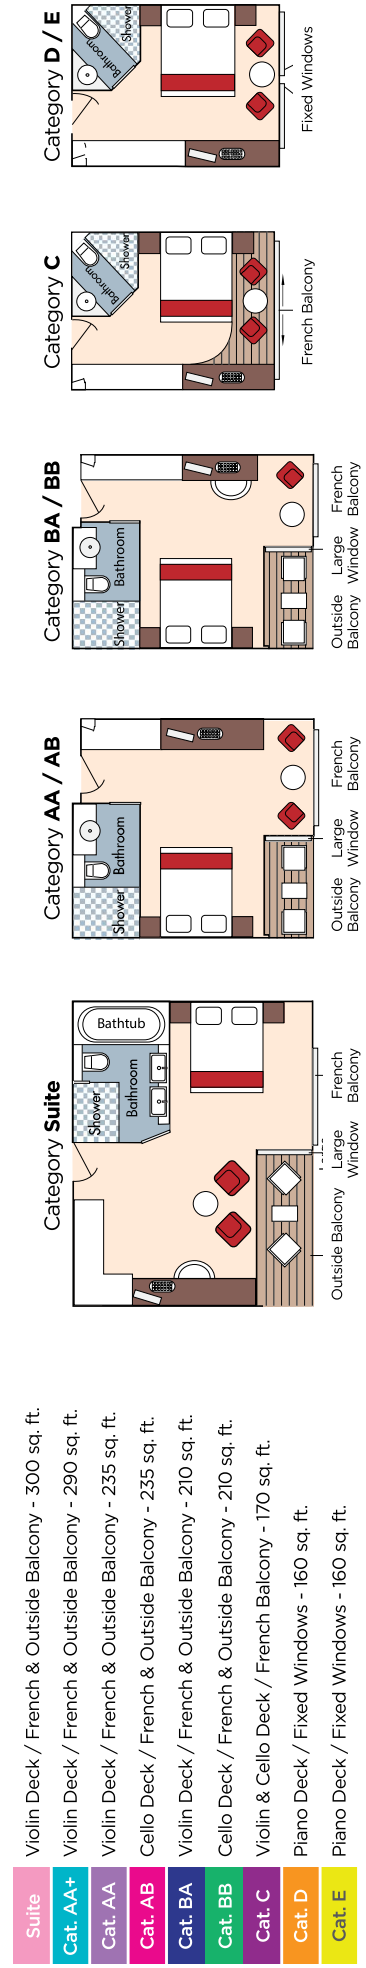

# AMASONATA, AMAREINA, AMAPRIMA, AMACERTO

## Technical Data

**Year Built:**  
 AmaSonata 2014  
 AmaReina 2014  
 AmaPrima 2013  
 AmaCerto 2012  
**Length:** 443 ft.  
**Width:** 38 ft.  
**Crew:** 51  
**Staterooms:** 81  
**Passengers:** 162  
**Registry:** Switzerland

Elevator reaches Main Restaurant, Lobby/Main Lounge and staterooms on Violin and Cello Deck.

Note: Cat. AA+ slightly modified (i.e. no bathtub), refer to website for floorplan. Stateroom layouts are not to scale.