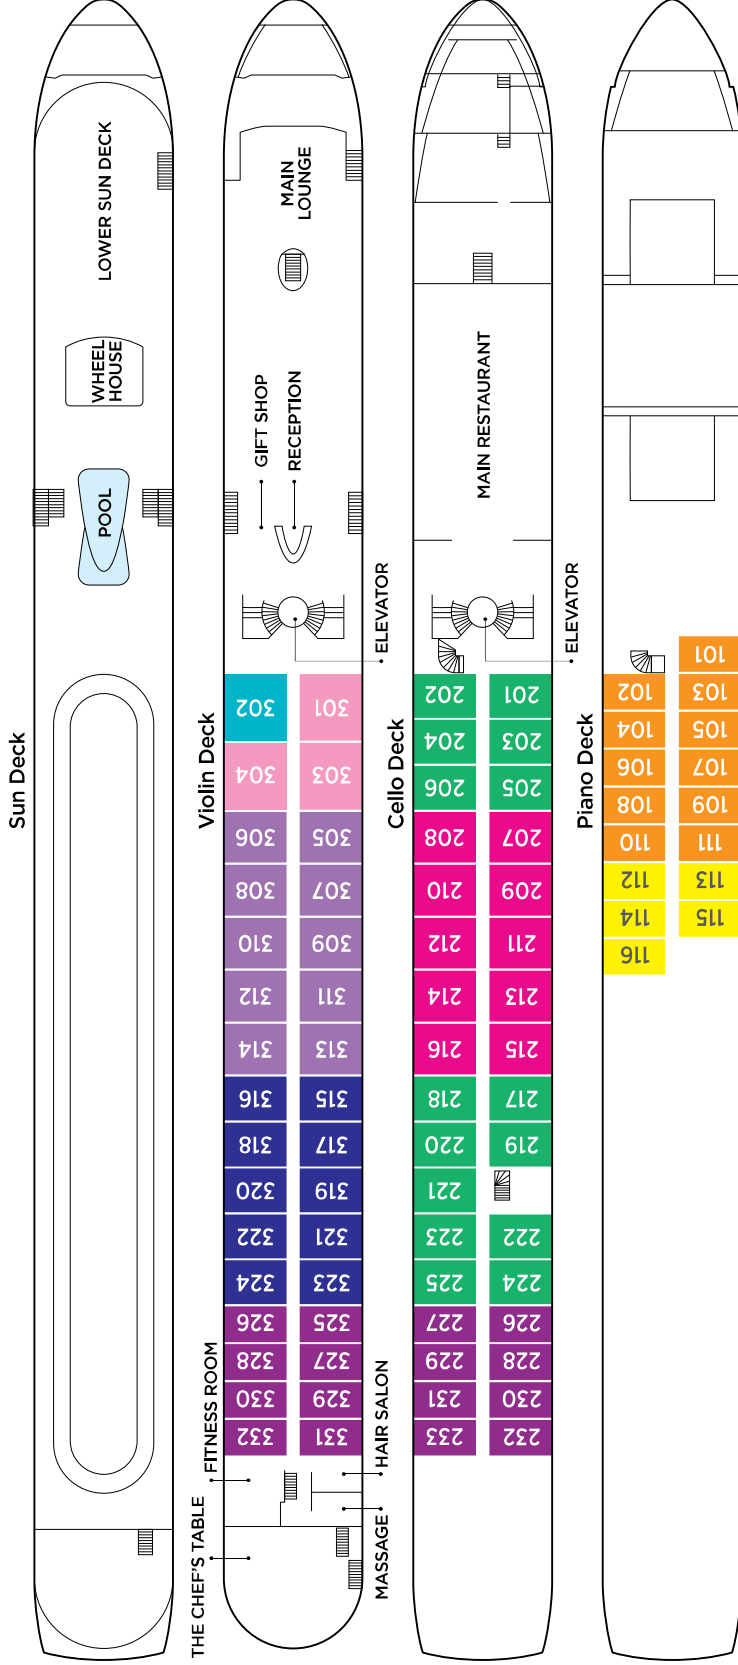

# AMASONATA, AMAREINA, AMAPRIMA, AMACERTO

## Technical Data

**Year Built:**  
 AmaSonata 2014  
 AmaReina 2014  
 AmaPrima 2013  
 AmaCerto 2012  
**Length:** 443 ft.  
**Width:** 38 ft.  
**Crew:** 51  
**Staterooms:** 81  
**Passengers:** 162  
**Registry:** Switzerland

Elevator reaches Main Restaurant, Lobby/Main Lounge and staterooms on Violin and Cello Deck.

Note: Cat. AA+ slightly modified (i.e. no bathtub), refer to website for floorplan. Stateroom layouts are not to scale.